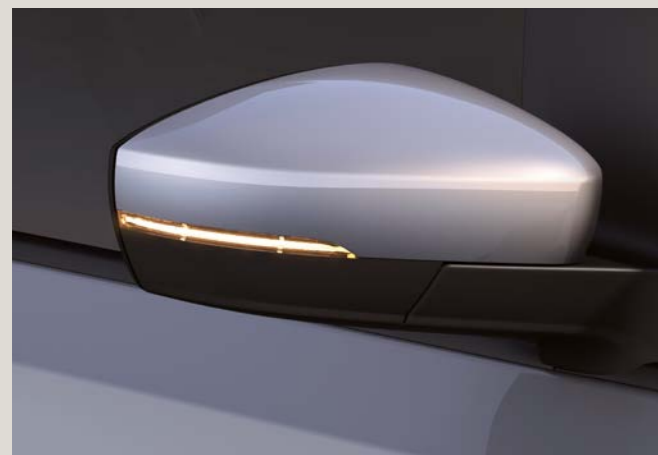

14"

Urban 14" wheel cover
Mii electric

Colours.

Candy White¹

Costa Blue²

Tornado Red¹

Tungsten Silver²

Deep Black²