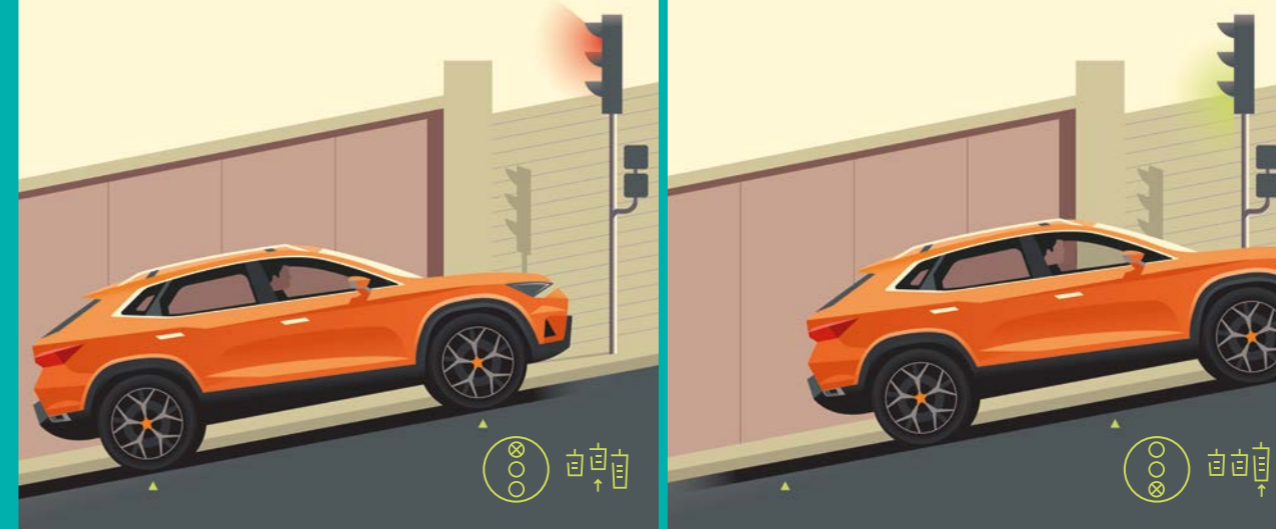

Rain sensor.

Bad weather? This sensor in the rear view mirror automatically regulates wiper blade frequency depending on the amount of rain, ensuring good visibility.

Front & side airbags.

A little extra protection goes a long way. Driver and front passenger airbags, in addition to side airbags, automatically activate in case of collision.